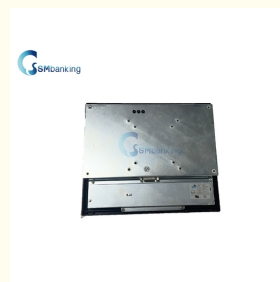

NCR 6634 ATM Machine Parts Operator Panel Gop S8 ATM Display 0090025942

Our Product Introduction

for more products please visit us on atm-machineparts.com

Basic Information

- Place of Origin: Guangdong, China
- Brand Name: NCR
- Model Number: 0090025942
- Minimum Order Quantity: 1
- Packaging Details: With standard packaging or according to customer's request
- Delivery Time: 15~20 days
- Payment Terms: T/T, Western Union, Paypal
- Supply Ability: 10000 per month

Product Specification

- Warranty: 90 Days
- Condition: Original New
- Product Name: NCR 6634 ATM Machine Parts Operator Panel
- P/n: 0090025942
- Shipment: TNT,DHL,By Express/by Air/by Sea,Express,Fedex
- Used In: NCR ATM Machine
- Material: Metal/Plastic
- After-sales Service Provided: Online Support,Video Technical Support,Field Installation,commissioning And Training
- Color: Black
- Stock Status: In Stock
- Quality: Good Quality,New Original&refurbished,Original And New
- Package: As Customer Request Box Packaging

More Images

Product Description

[NCR 6634 ATM Machine Parts Operator Panel Gop S8 ATM Display 0090025942](#)

Specification:

Brand	NCR
P/N	0090025942
Description	NCR 6634 ATM Machine Parts Operator Panel GOP S8 ATM Display 0090025942
Usage	ATM Machine
Inventory	Large quantity in stock
Factory location	Shenzhen, China
Port	Shenzhen, China