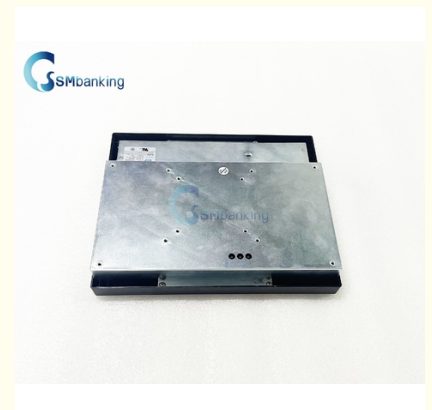

NCR 6634 ATM Machine Parts Operator Panel Gop S8 ATM Display 0090025942

Our Product Introduction

for more products please visit us on atm-machineparts.com

Basic Information

- Place of Origin: Guangdong, China
- Brand Name: NCR
- Model Number: 0090025942
- Minimum Order Quantity: 1
- Packaging Details: With standard packaging or according to customer's request
- Delivery Time: 15~20 days
- Payment Terms: T/T, Western Union, Paypal
- Supply Ability: 10000 per month

Product Specification

- Warranty: 90 Days
- Condition: Original New
- Product Name: NCR 6634 ATM Machine Parts Operator Panel
- P/n: 0090025942
- Shipment: TNT,DHL,By Express/by Air/by Sea,Express,Fedex
- Used In: NCR ATM Machine
- Material: Metal/Plastic
- After-sales Service Provided: Online Support,Video Technical Support,Field Installation,commissioning And Training
- Color: Black
- Stock Status: In Stock
- Quality: Good Quality,New Original&refurbished,Original And New
- Package: As Customer Request Box Packaging

More Images

Product Description

[NCR 6634 ATM Machine Parts Operator Panel Gop S8 ATM Display 0090025942](#)

Specification:

Brand	NCR
P/N	0090025942
Description	NCR 6634 ATM Machine Parts Operator Panel GOP S8 ATM Display 0090025942
Usage	ATM Machine
Inventory	Large quantity in stock
Factory location	Shenzhen, China
Port	Shenzhen, China