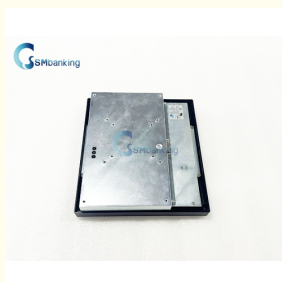

NCR 6634 ATM Machine Parts Operator Panel Gop S8 ATM Display 0090025942

Our Product Introduction

for more products please visit us on atm-machineparts.com

Basic Information

- Place of Origin: Guangdong, China
- Brand Name: NCR
- Model Number: 0090025942
- Minimum Order Quantity: 1
- Packaging Details: With standard packaging or according to customer's request
- Delivery Time: 15~20 days
- Payment Terms: T/T, Western Union, Paypal
- Supply Ability: 10000 per month

Product Specification

- Warranty: 90 Days
- Condition: Original New
- Product Name: NCR 6634 ATM Machine Parts Operator Panel
- P/n: 0090025942
- Shipment: TNT,DHL,By Express/by Air/by Sea,Express,Fedex
- Used In: NCR ATM Machine
- Material: Metal/Plastic
- After-sales Service Provided: Online Support,Video Technical Support,Field Installation,commissioning And Training
- Color: Black
- Stock Status: In Stock
- Quality: Good Quality,New Original&refurbished,Original And New
- Package: As Customer Request Box Packaging

More Images

Product Description

[NCR 6634 ATM Machine Parts Operator Panel Gop S8 ATM Display 0090025942](#)

Specification:

Brand	NCR
P/N	0090025942
Description	NCR 6634 ATM Machine Parts Operator Panel GOP S8 ATM Display 0090025942
Usage	ATM Machine
Inventory	Large quantity in stock
Factory location	Shenzhen, China
Port	Shenzhen, China