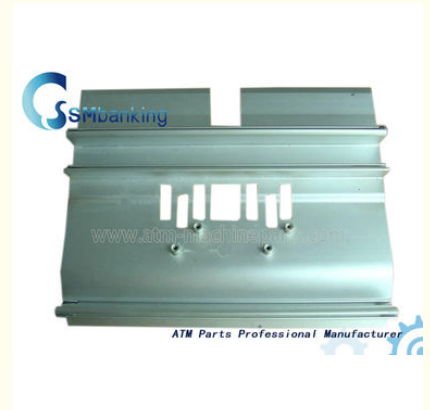

Automated Teller Machine ATM Accessories / NMD ATM Parts A003393 with Metal Material

Our Product Introduction

for more products please visit us on atm-machineparts.com

Basic Information

- Place of Origin: China
- Brand Name: NMD
- Certification: CE, ISO
- Model Number: NMD
- Minimum Order Quantity: 1
- Price: competitive
- Packaging Details: Natural
- Delivery Time: 3-7 days after payment
- Payment Terms: T/T, paypal, WU
- Supply Ability: 10000pcs/month

Product Specification

- P/N: A003393
- Model: NMD100
- Material: Metal
- Color: Silver
- Highlight: ATM Spare Parts, atm machine parts

More Images

Product Description

Automated Teller Machine ATM Accessories / NMD ATM Parts A003393 with Metal Material

ATM Machine ATM parts NMD ATM Parts A003393 for sale

Quick information

with good quality
with large quantity in stock
with reasonable price
accept small order
part number: A003393
prompt delivery
we can produce parts as your request